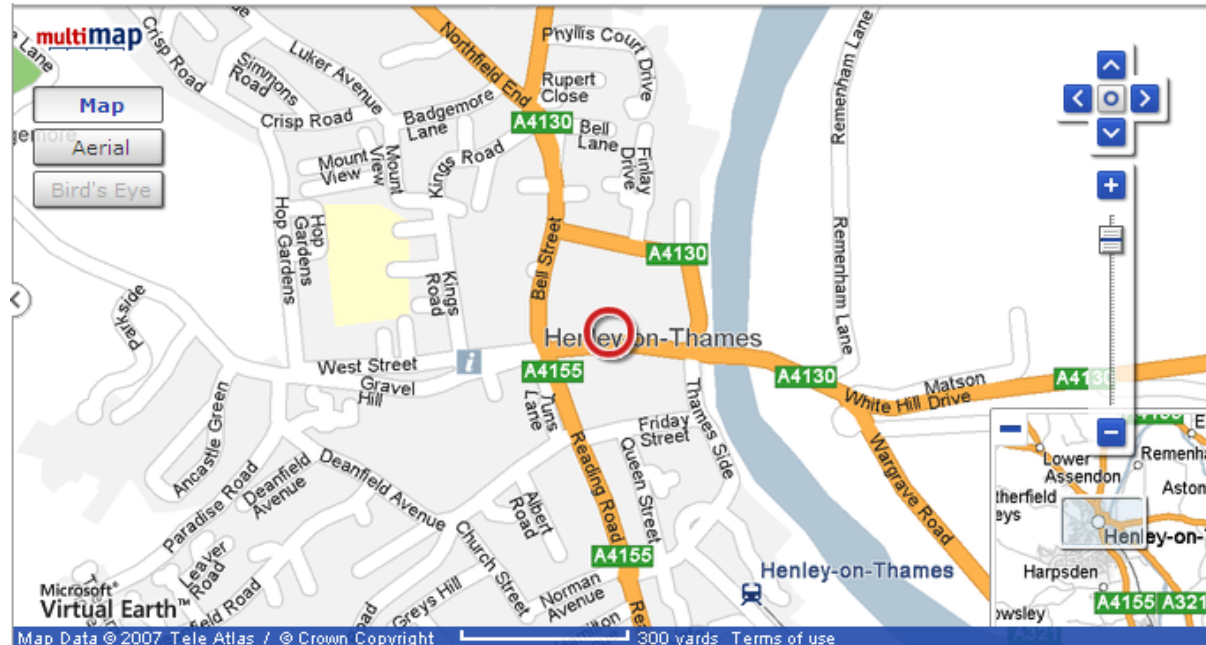

Q·LEARNING

Head Office:

Q. Learning Ltd.
The Stable Suite
21 Hart Street
Henley-on-Thames
Oxon
RG9 2AR

Tel. 01491 414202
Fax. 01491 414303
www.qlearning.com

Directions:

From the North:

Leave the M40 at junction 4, then at roundabout take the 1st exit onto the A404 (signposted Marlow)
At Bisham Roundabout take the 3rd exit onto the A404 (signposted Reading, Maidenhead)
Branch left (signposted Henley), then at roundabout take the 3rd exit onto Henley Road - A4130 (signposted Henley)
Continue forward onto Henley Road - A4130. Entering Hurley
Continue forward onto the A4130. Entering Remenham Hill
Cross over Henley bridge and enter Henley-on-Thames
Follow local directions

From South:

Leave the M25 at Junction 15 M4
Leave the M4 at junction 8/9 (signposted High Wycombe, Henley, Maidenhead), then at roundabout take the 2nd exit onto the A404(M) (signposted High Wycombe, Henley)
Continue forward onto the A404
Branch left, then turn left onto Henley Road (signposted Henley)
At roundabout take the 2nd exit onto Henley Road - A4130 (signposted Henley)
Continue forward onto Henley Road - A4130. Entering Hurley
Continue forward onto the A4130. Entering Remenham Hill
Cross over Henley bridge and enter Henley-on-Thames
Follow local directions

Local Directions:

After crossing Henley bridge you are now in Hart Street
Pass the pedestrian crossing
Then after a few yards look for Zizzis restaurant on your right
Turn carefully into archway between Zizzis and Phase Eight clothes shop (signposted The Courtyard)
Drive through second archway and parking is available on the left-hand side.

From London:

Follow either the M40 North route or directions from the M4 South route.